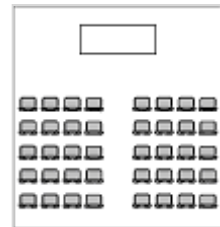

Room Rentals - Room Setup Options

Classroom Style Table with chairs all facing in one direction

Conference Style Table with chairs all around

U-Style Three or more tables in a "U" form with chairs around the outside

Theatre Style Straight rows of chairs (no tables)

Semi-Circle Rows of chairs in a semi-circle (no tables)

Classroom Style

Conference Style

U-Style

Theatre Style