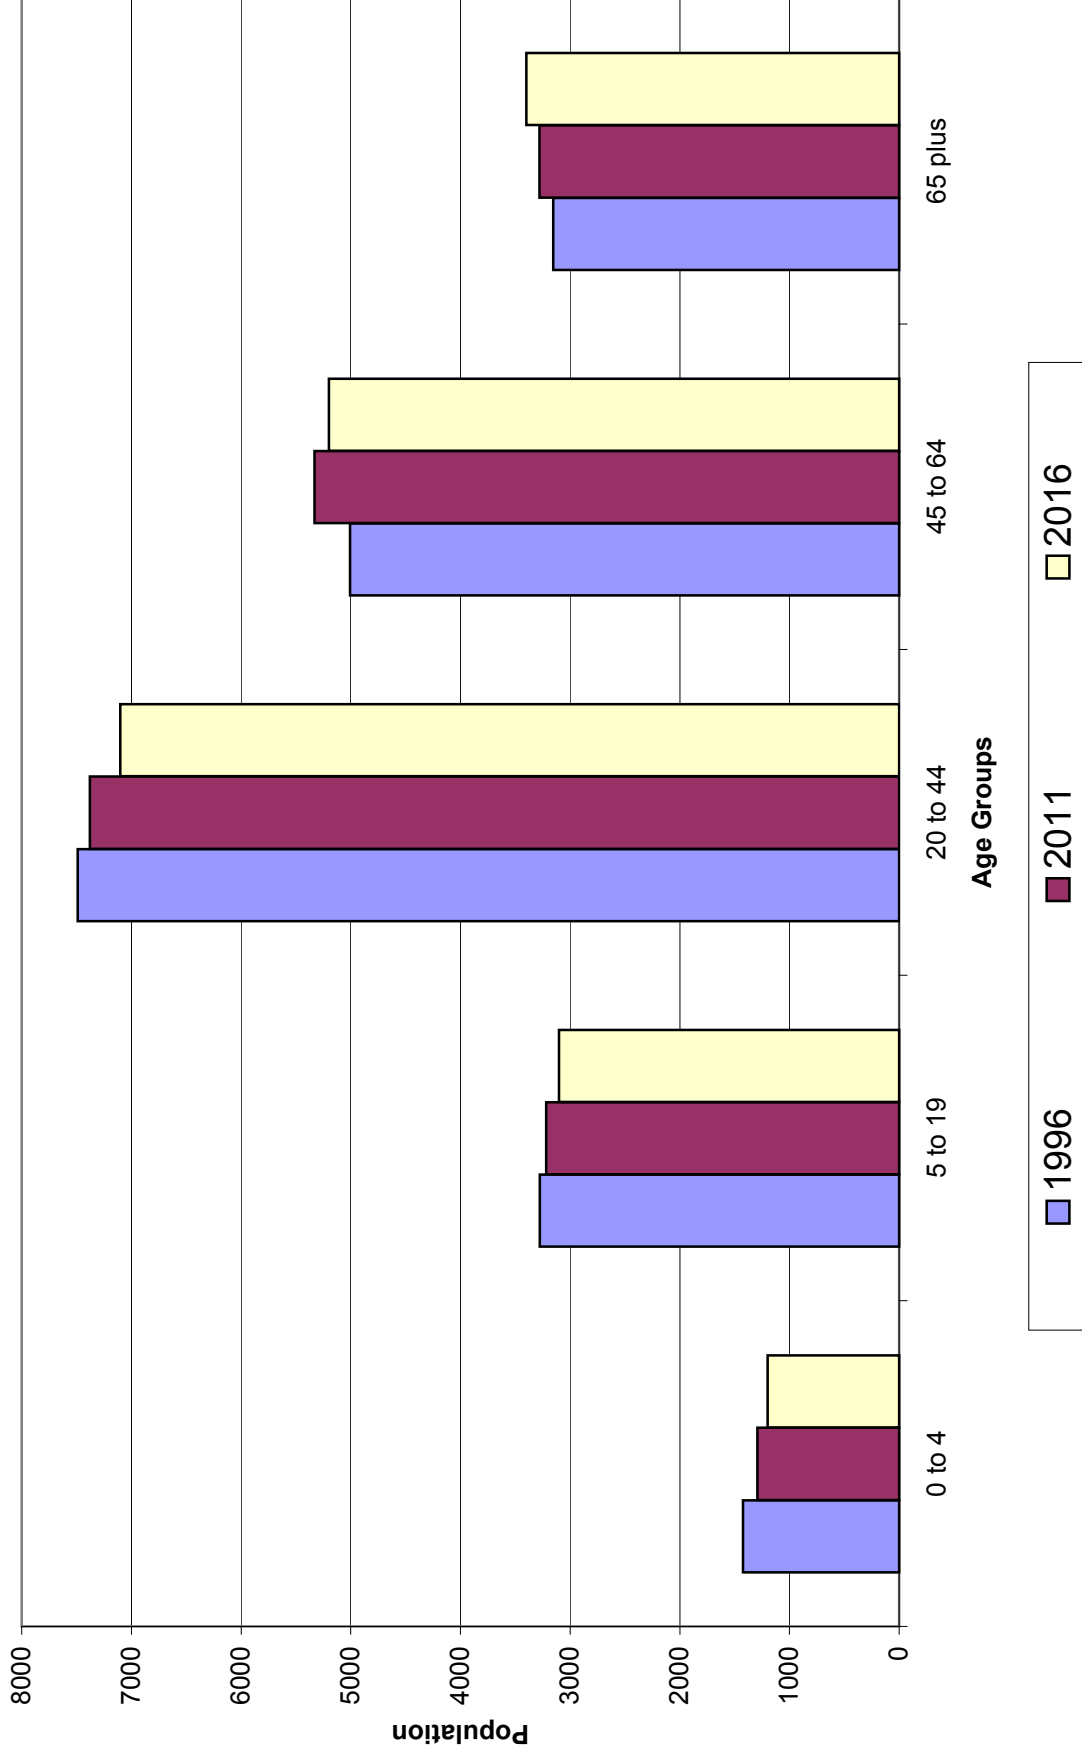

S. Aldershot Planning District Age Distribution 1996 to 2016

New Appleby (Lakeshore Planning District) Age Distribution 1996 to 2016

Tansley Woods (Tansley Planning District) Age Distribution 1996 to 2016

Tyandaga (Nelson Planning District) Age Distribution 1996 to 2016

Central (Wellington Planning District) Age Distribution 1996 to 2016