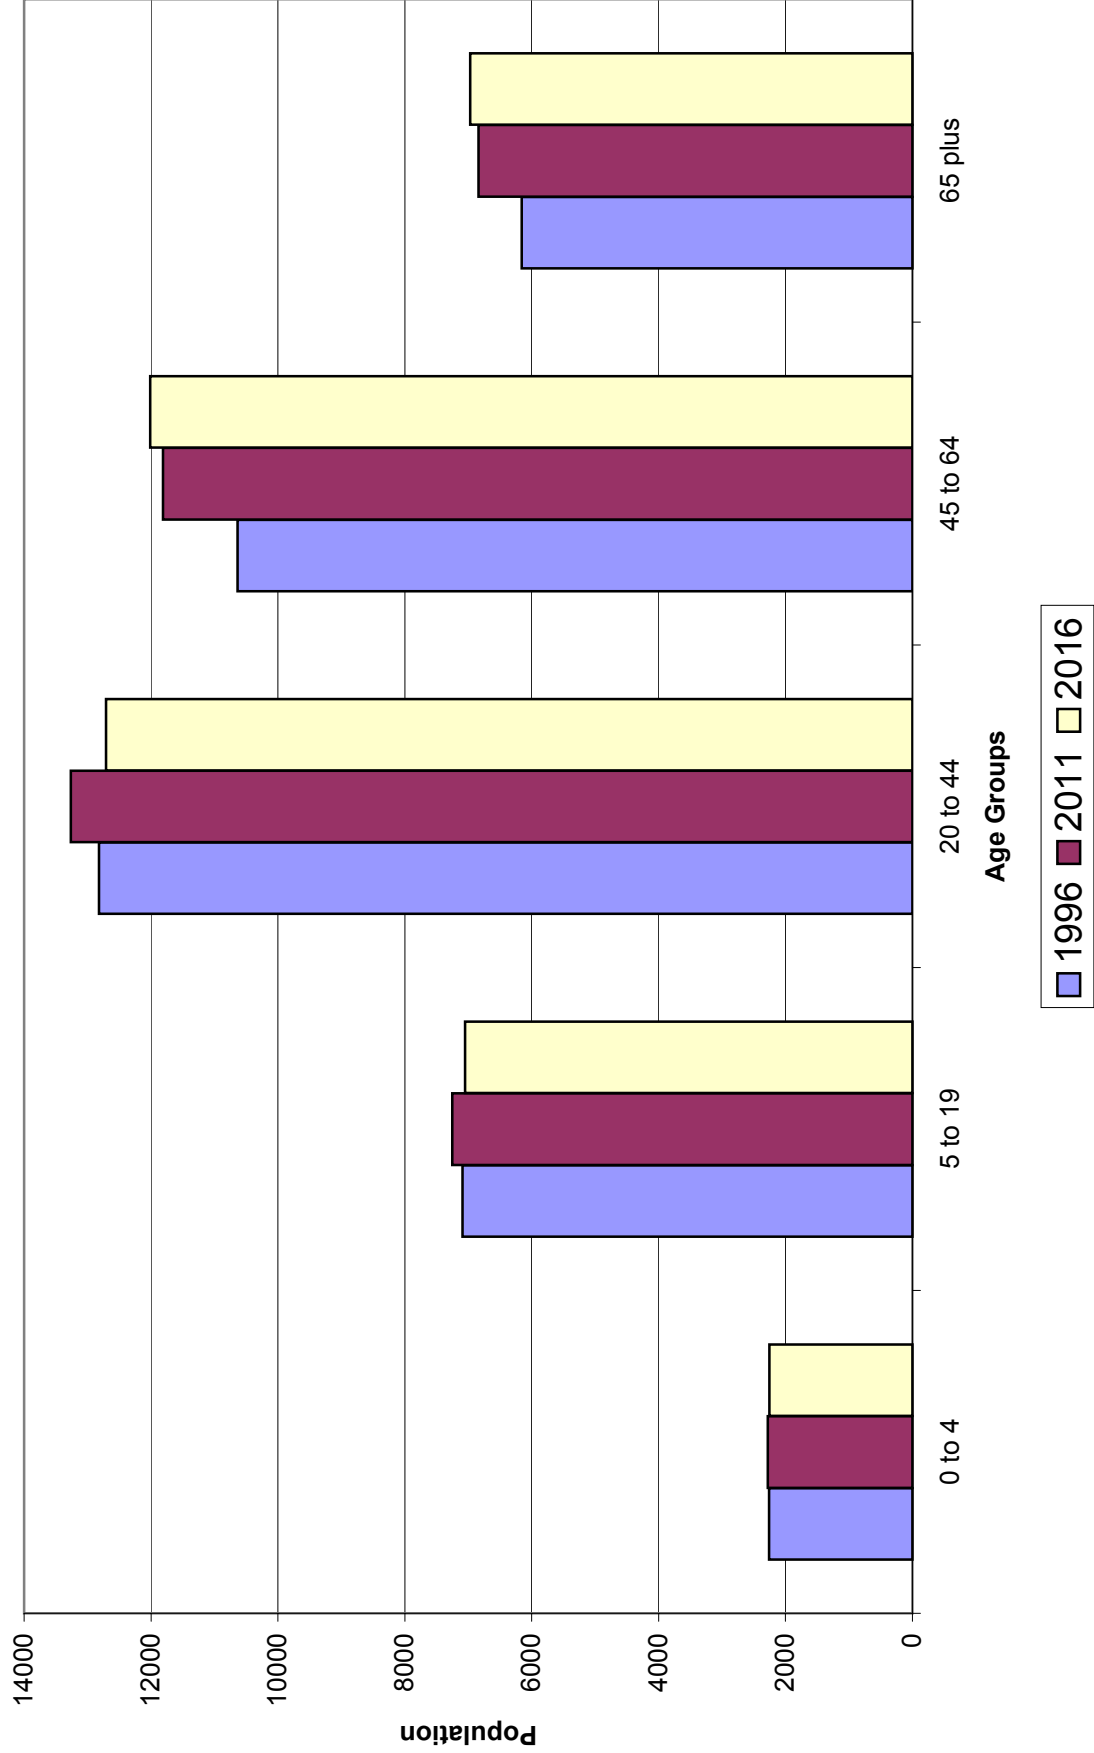

S. Aldershot Planning District Age Distribution 1996 to 2016

New Appleby (Lakeshore Planning District) Age Distribution 1996 to 2016

Tansley Woods (Tansley Planning District) Age Distribution 1996 to 2016

Tyandaga (Nelson Planning District) Age Distribution 1996 to 2016

Central (Wellington Planning District) Age Distribution 1996 to 2016