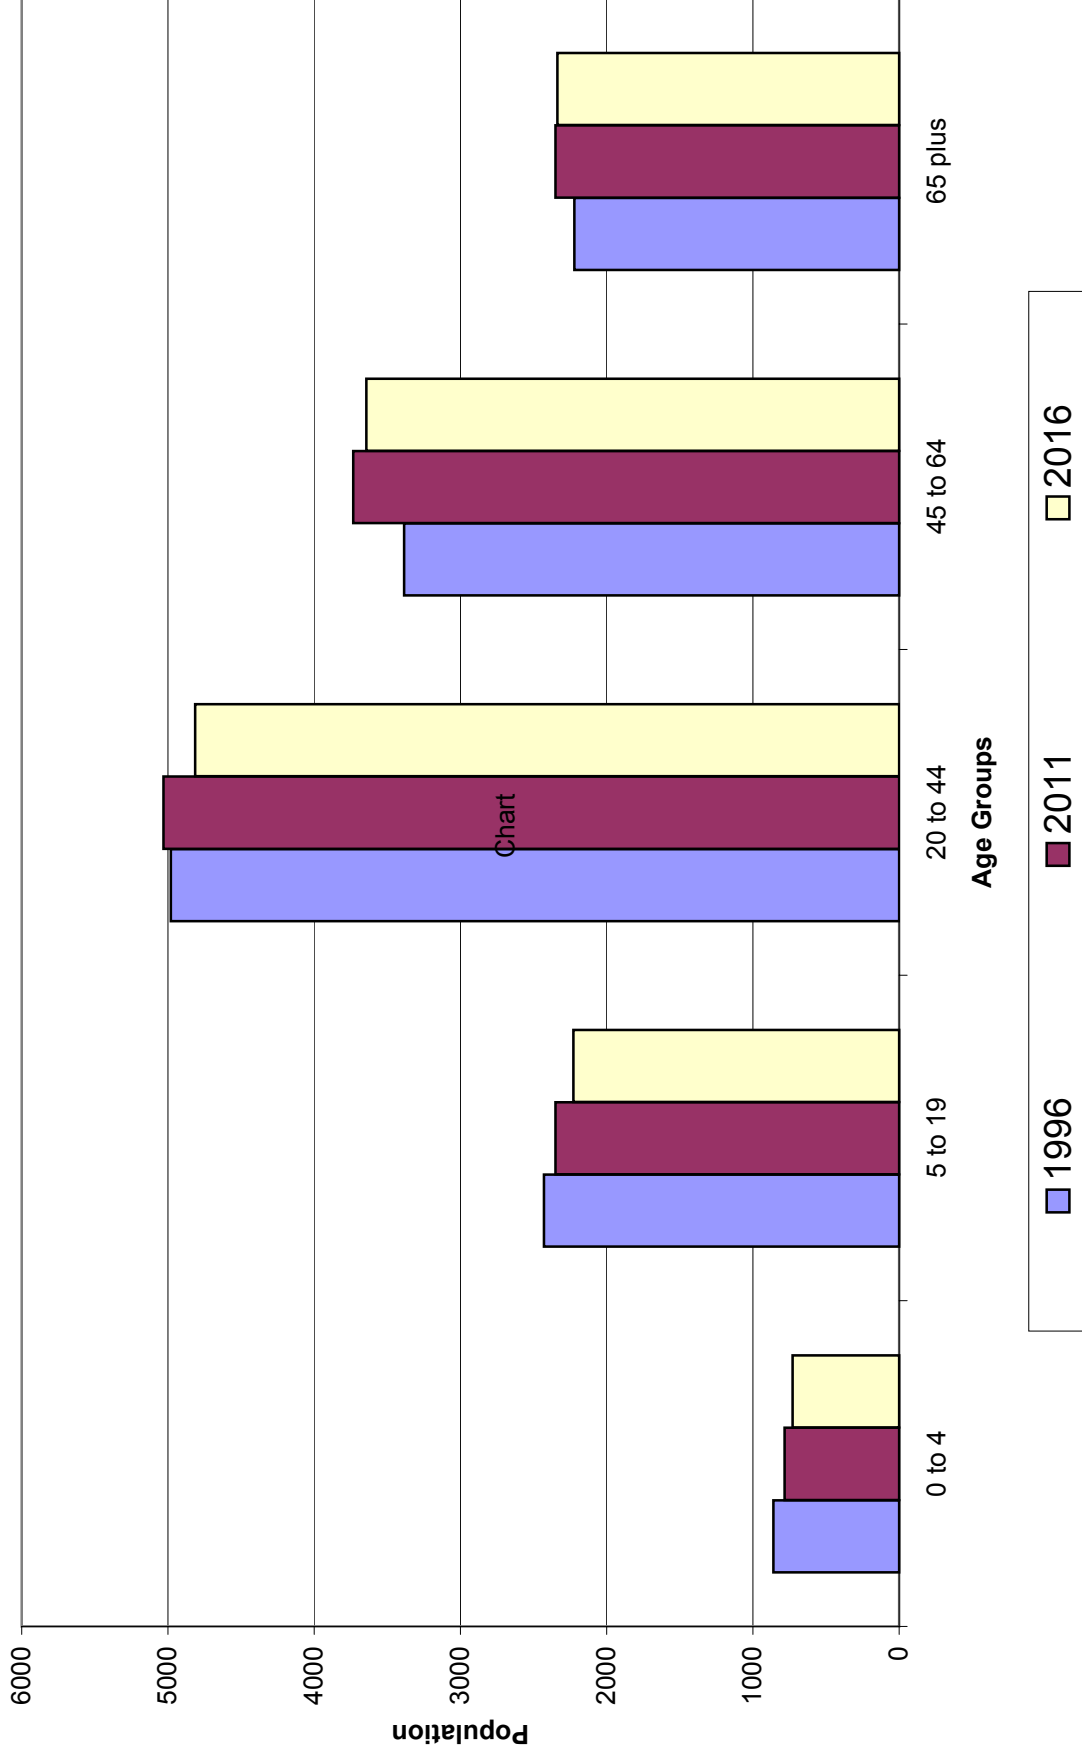

S. Aldershot Planning District Age Distribution 1996 to 2016

New Appleby (Lakeshore Planning District) Age Distribution 1996 to 2016

Tansley Woods (Tansley Planning District) Age Distribution 1996 to 2016

Tyandaga (Nelson Planning District) Age Distribution 1996 to 2016

Central (Wellington Planning District) Age Distribution 1996 to 2016