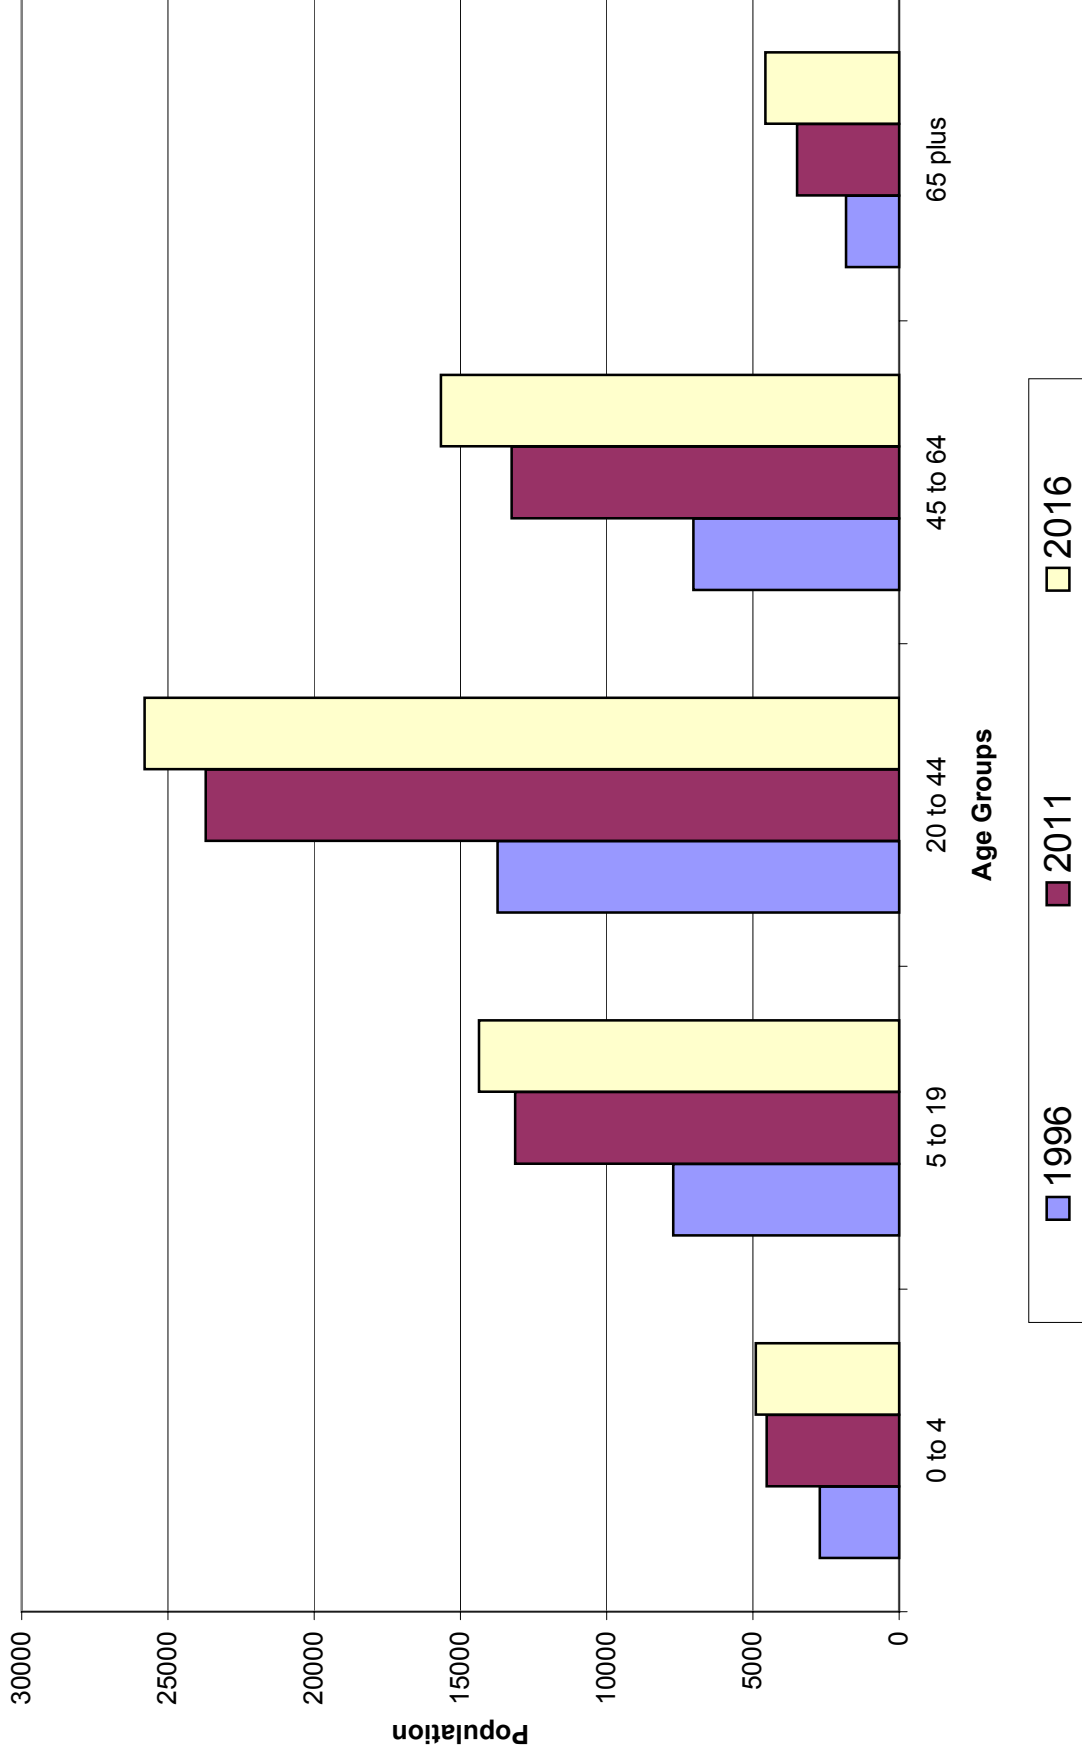

S. Aldershot Planning District Age Distribution 1996 to 2016

New Appleby (Lakeshore Planning District) Age Distribution 1996 to 2016

Tansley Woods (Tansley Planning District) Age Distribution 1996 to 2016

Tyandaga (Nelson Planning District) Age Distribution 1996 to 2016

Central (Wellington Planning District) Age Distribution 1996 to 2016